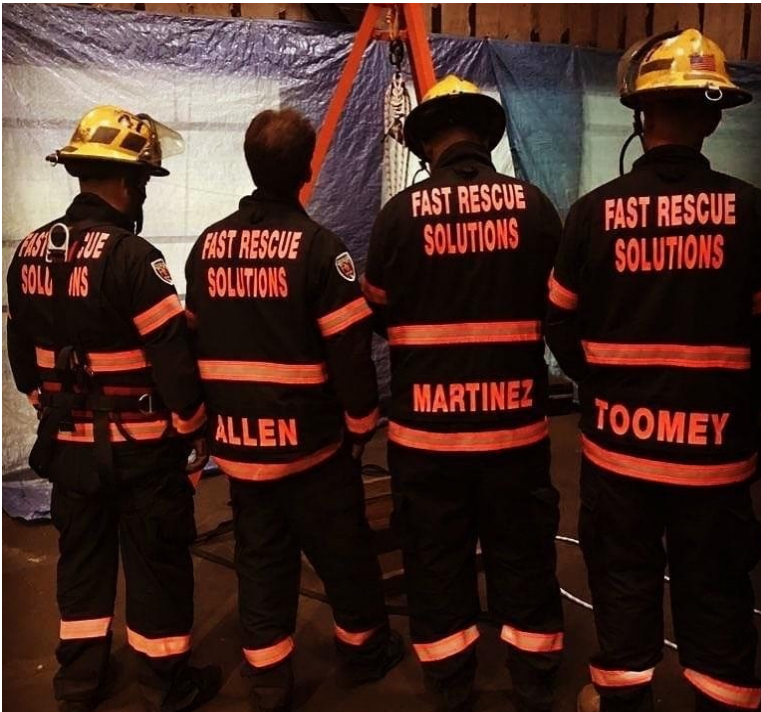

PRODUCT CATALOG 2024

FAST Rescue Solutions is dedicated to developing innovative products and training solutions that meet the constantly evolving challenges encountered by first responders. Our mission is to develop products and training that surpass currently accepted industry standards and that meet the operational challenges of the real world.

Our team of Subject Matter Experts bring over a century of combined experience in firefighting, RIT, technical rescue, law enforcement (including SWAT, Mobile Field Force, and bike patrol), and training Military Units.

Our vision is to revolutionize rescue and save lives!

FAST Board inventor, Eric Allen, with the FAST Instructor Cadre:
(from L) Bill Holton, Eric, Eladio Martinez, Bob Toomey
Custom turnout gear courtesy of Fire-Dex